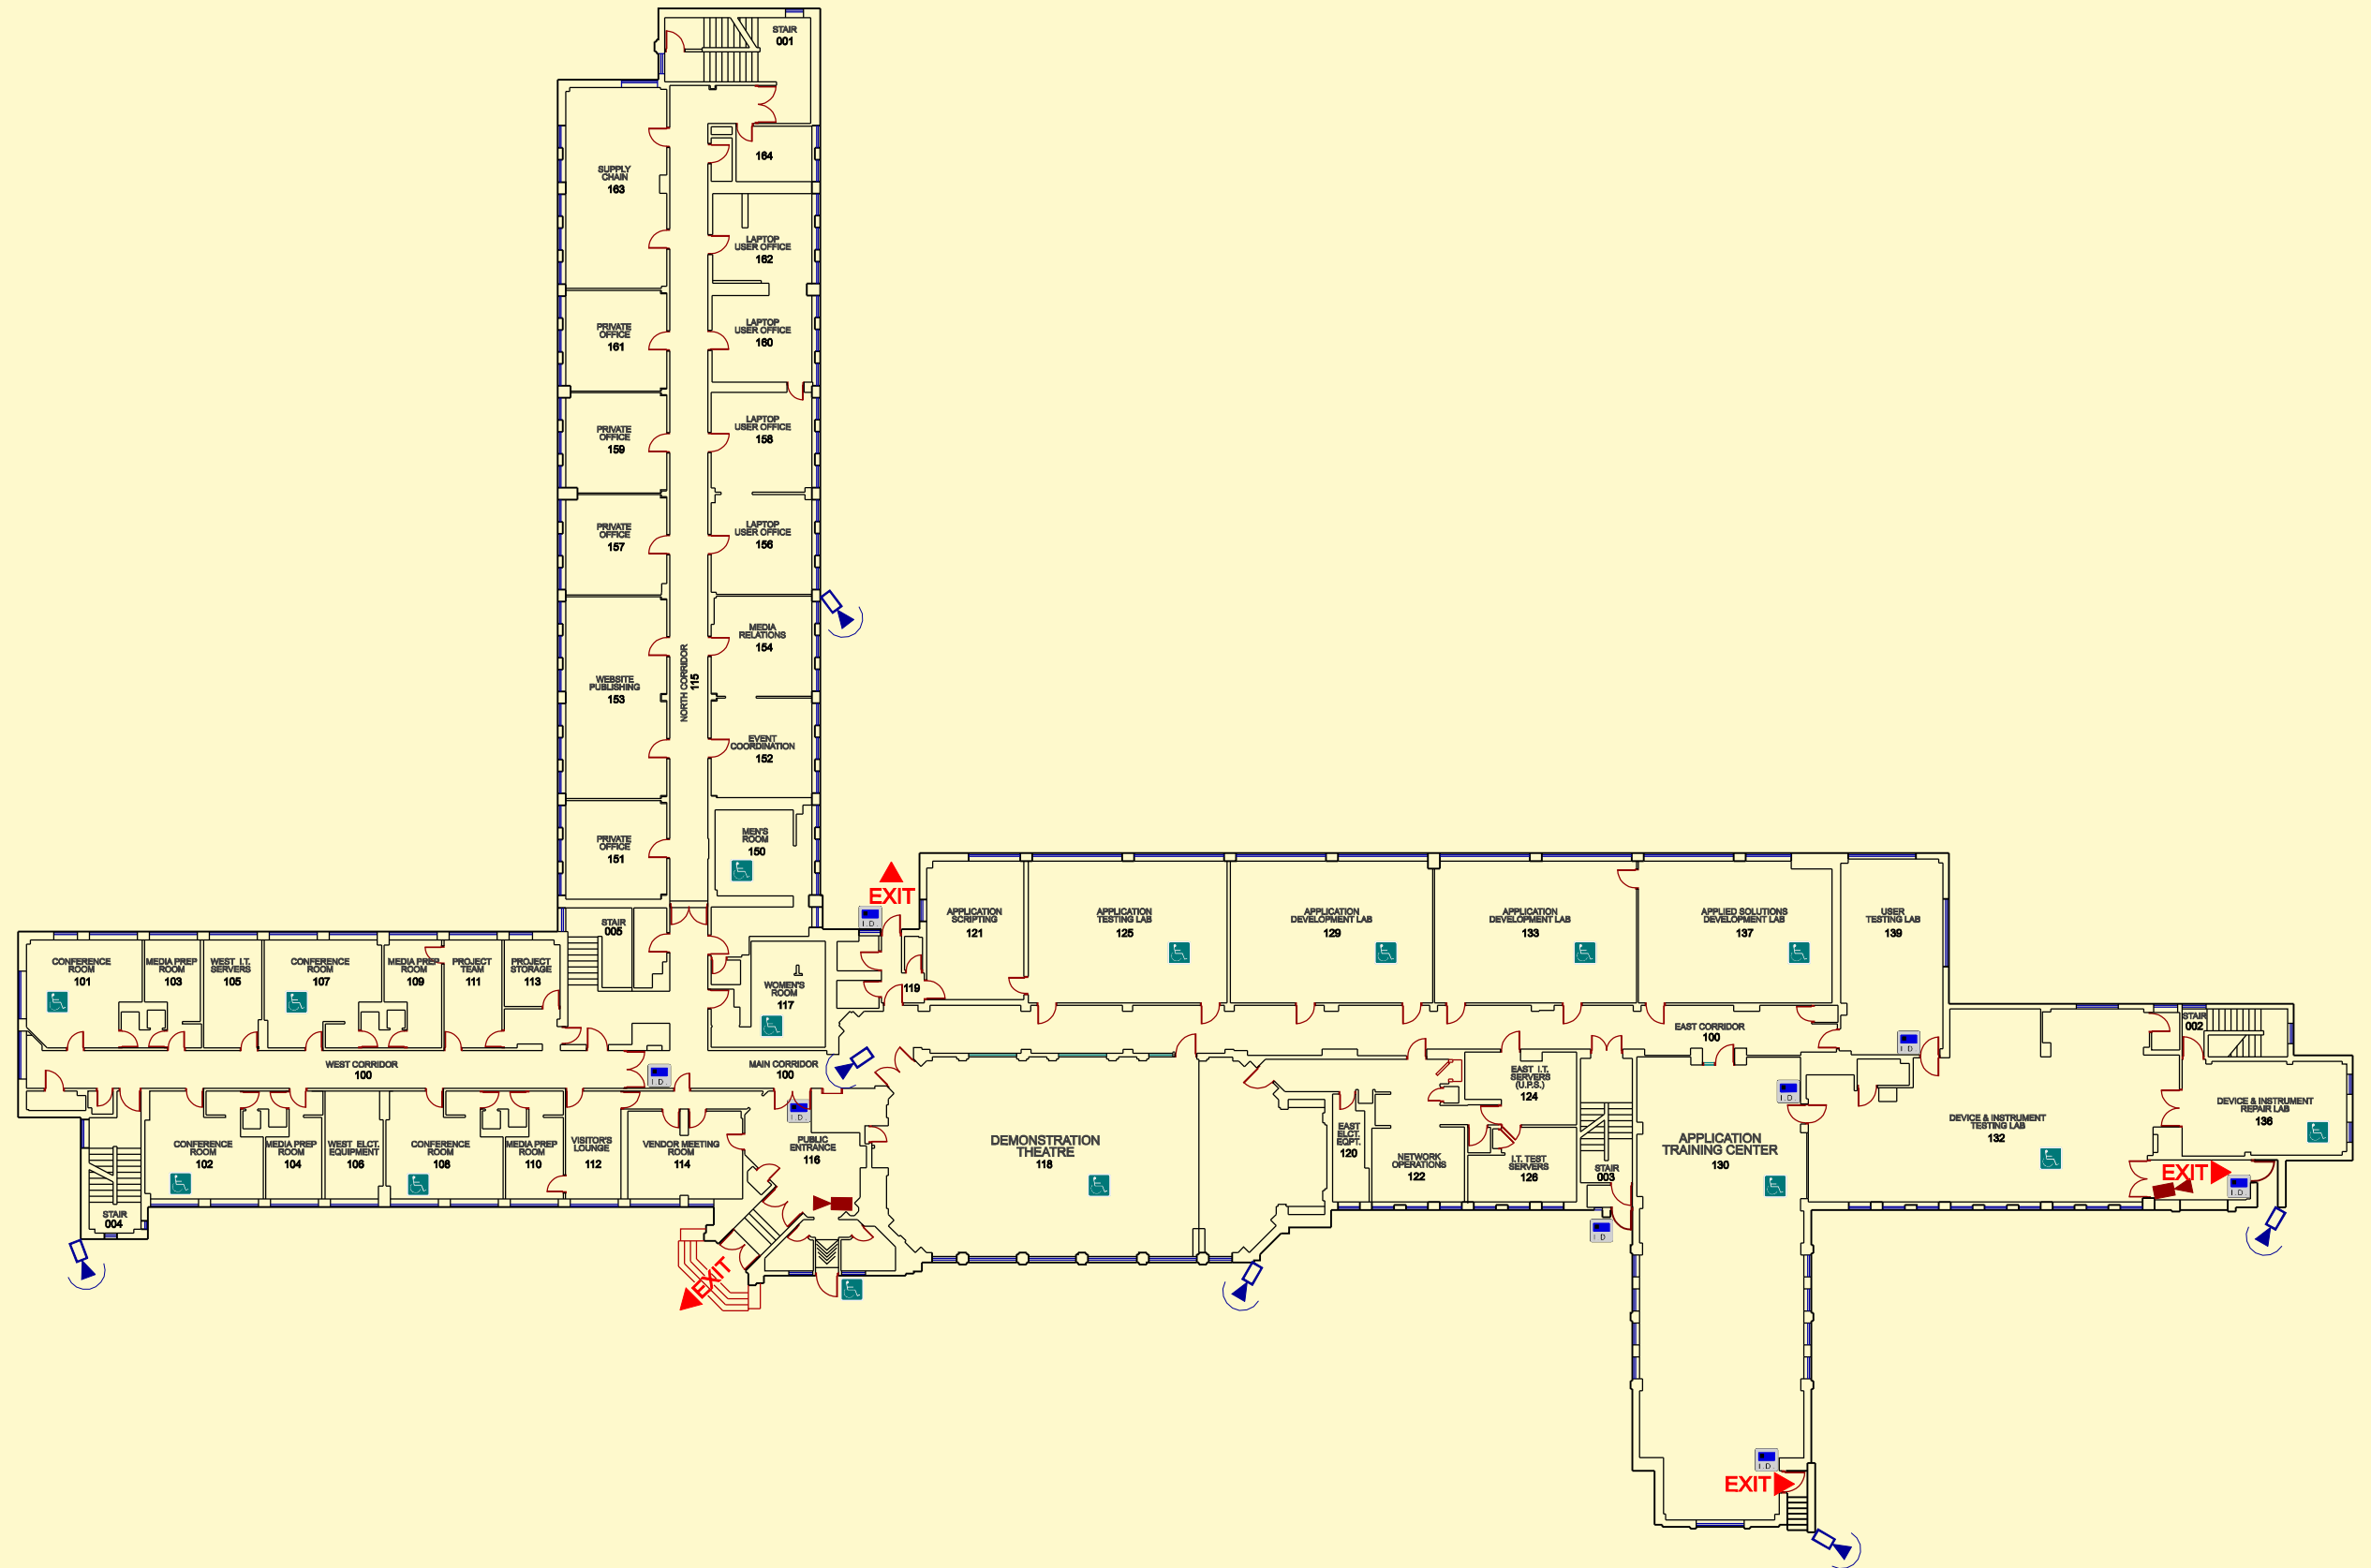

R&D.C.

LEGEND:

- PAN / TILT / ZOOM CAMERA
- FIXED POSITION CAMERA
- CARD READER ACCESS
- A.D.A. ACCESS

(N.T.S.)

FIRST FLOOR PLAN
INTEGRATED SOLUTIONS INSTITUTION
RESEARCH & DEVELOPMENT CENTER